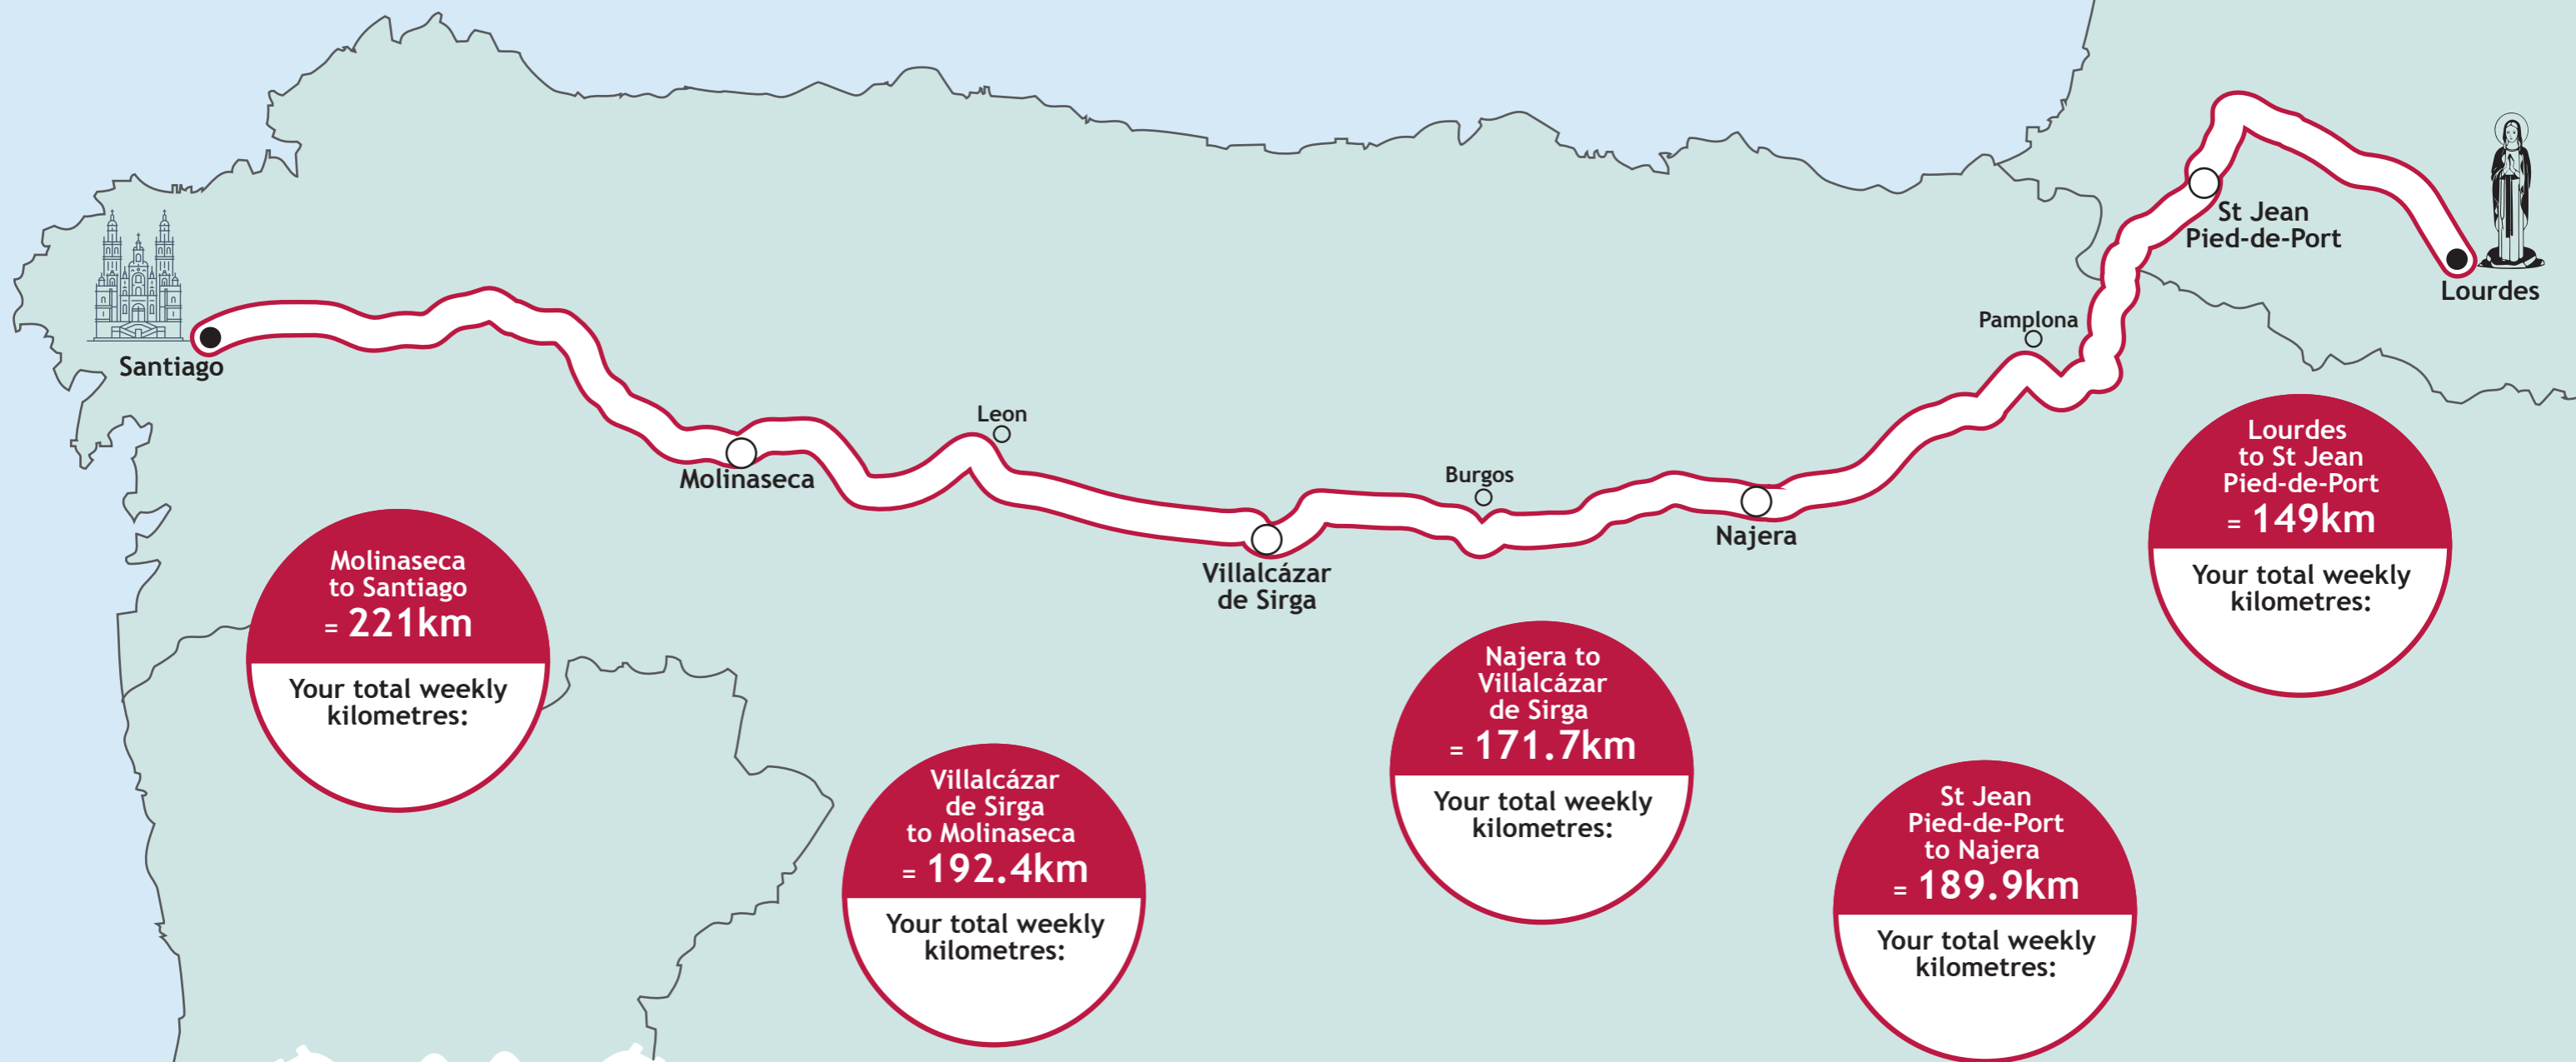

# The Every Step Camino Challenge with Fr Chris Gorton

## Route / itinerary

Start at Our Lady's Shrine in Lourdes

Week 1 Travel to St Jean Pied-de-Port = 149km

Week 2 Jean Pied-de-Port to Najera/Navarette = 189.9km

Week 3 Najera to Villalcázar de Sirga = 171.7km

Week 4 Villalcázar de Sirga to Molinaseca = 192.4km

Week 5 Molinaseca to Santiago = 221km

**Caritas**  
Diocese of Salford

**Every Step**